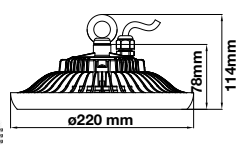

UFO-High Lumen-Meanwell Driver

- AC:100-240V,50/60Hz
- PF: >0.9
- CRI: >70
- 90° Beam Angle
- Life span:20,000 Hours
- Body Type: Die Cast Aluminium
- Dimension :280x165mm

Model	SKU	Watts	Lumen	Box Qty
VT-9107	5588 - 6400K WHITE	100w	13000	4

UFO-High Lumen-Meanwell Driver

- AC:90-295V,50Hz
- PF: >0.9
- CRI: >80
- 120° Beam Angle
- Life span:50,000 Hours
- Body Type: Die Cast Aluminium
- Dimension :Ø360mm

Model	SKU	Watts	Lumen	Box Qty
VT-9500	5607 - 4000K DAY WHITE 5608 - 6400K WHITE	500w	65000	1

UFO-Highbay-120°

- AC:220-240V,50Hz
- PF: >0.9
- CRI: >70
- 120° Beam Angle
- Life span:20,000 Hours
- Body Type: Die Cast Aluminium
- Dimension :220x114mm

Model	SKU	Watts	Lumen	Box Qty
VT-9065-W	5609 - 3000K WARM WHITE	50w	4000	8