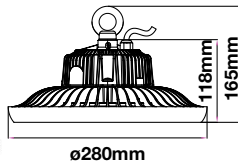

UFO-High Lumen-Meanwell Driver

- AC:100-240V,50/60Hz
- PF: >0.9
- CRI: >70
- 90° Beam Angle
- Life span:20,000 Hours
- Body Type: Die Cast Aluminium
- Dimension :280x165mm

LUMINOUS INTENSITY DISTRIBUTION DIAGRAM

Model	SKU	Watts	Lumen	Box Qty
VT-9107	5588 - 6400K WHITE	100w	13000	4

UFO-High Lumen-Meanwell Driver

- AC:90-295V,50Hz
- PF: >0.9
- CRI: >80
- 120° Beam Angle
- Life span:50,000 Hours
- Body Type: Die Cast Aluminium
- Dimension :Ø360mm

Model	SKU	Watts	Lumen	Box Qty
VT-9500	5607 - 4000K DAY WHITE 5608 - 6400K WHITE	500w	65000	1

UFO-Highbay-120°

- AC:220-240V,50Hz
- PF: >0.9
- CRI: >70
- 120° Beam Angle
- Life span:20,000 Hours
- Body Type: Die Cast Aluminium
- Dimension :220x114mm