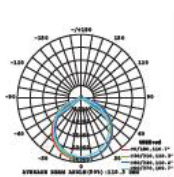

UFO-High Lumen-Meanwell Driver

- AC:100-240V,50/60Hz
- PF: >0.9
- CRI: >70
- 90° Beam Angle
- Life span:20,000 Hours
- Body Type: Die Cast Aluminium
- Dimension :280x165mm

LUMINOUS INTENSITY DISTRIBUTION DIAGRAM

Model	SKU	Watts	Lumen	Box Qty
VT-9107	5588 - 6400K WHITE	100w	13000	4

UFO-High Lumen-Meanwell Driver

- AC:90-295V,50Hz
- PF: >0.9
- CRI: >80
- 120° Beam Angle
- Life span:50,000 Hours
- Body Type: Die Cast Aluminium
- Dimension :Ø360mm