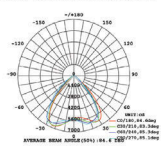

UFO-High Lumen-Meanwell Driver

- AC:100-240V,50/60Hz
- PF: >0.9
- CRI: >70
- 90° Beam Angle
- Life span:20,000 Hours
- Body Type: Die Cast Aluminium
- Dimension :280x165mm

LUMINOUS INTENSITY DISTRIBUTION DIAGRAM

Model	SKU	Watts	Lumen	Box Qty
VT-9107	5588 - 6400K WHITE	100w	13000	4

UFO-High Lumen-Meanwell Driver

- AC:90-295V,50Hz
- PF: >0.9
- CRI: >80
- 120° Beam Angle
- Life span:50,000 Hours
- Body Type: Die Cast Aluminium
- Dimension :Ø360mm

Model	SKU	Watts	Lumen	Box Qty
VT-9500	5607 - 4000K DAY WHITE 5608 - 6400K WHITE	500w	65000	1

UFO-Highbay-120°

- AC:220-240V,50Hz
- PF: >0.9
- CRI: >70
- 120° Beam Angle
- Life span:20,000 Hours
- Body Type: Die Cast Aluminium
- Dimension :220x114mm