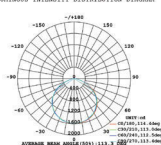

UFO-High Lumen-Meanwell Driver

- AC:100-240V,50/60Hz
- PF: >0.9
- CRI: >70
- 90° Beam Angle
- Life span:20,000 Hours
- Body Type: Die Cast Aluminium
- Dimension :280x165mm

Model	SKU	Watts	Lumen	Box Qty
VT-9107	5588 - 6400K WHITE	100w	13000	4

UFO-High Lumen-Meanwell Driver

- AC:90-295V,50Hz
- PF: >0.9
- CRI: >80
- 120° Beam Angle
- Life span:50,000 Hours
- Body Type: Die Cast Aluminium
- Dimension :Ø360mm

Model	SKU	Watts	Lumen	Box Qty
VT-9500	5607 - 4000K DAY WHITE 5608 - 6400K WHITE	500w	65000	1

UFO-Highbay-120°

- AC:220-240V,50Hz
- PF: >0.9
- CRI: >70
- 120° Beam Angle
- Life span:20,000 Hours
- Body Type: Die Cast Aluminium
- Dimension :220x114mm

Model	SKU	Watts	Lumen	Box Qty
VT-9065-W	5609 - 3000K WARM WHITE	50w	4000	8