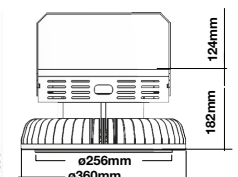

UFO-High Lumen-Meanwell Driver

- AC:100-240V,50/60Hz
- PF: >0.9
- CRI: >70
- 90° Beam Angle
- Life span:20,000 Hours
- Body Type: Die Cast Aluminium
- Dimension :280x165mm

LUMINOUS INTENSITY DISTRIBUTION DIAGRAM

Model	SKU	Watts	Lumen	Box Qty
VT-9107	5588 - 6400K WHITE	100w	13000	4

UFO-High Lumen-Meanwell Driver

- AC:90-295V,50Hz
- PF: >0.9
- CRI: >80
- 120° Beam Angle
- Life span:50,000 Hours
- Body Type: Die Cast Aluminium
- Dimension :Ø360mm

Model	SKU	Watts	Lumen	Box Qty
VT-9500	5607 - 4000K DAY WHITE 5608 - 6400K WHITE	500w	65000	1

UFO-Highbay-120°

- AC:220-240V,50Hz
- PF: >0.9
- CRI: >70
- 120° Beam Angle
- Life span:20,000 Hours
- Body Type: Die Cast Aluminium
- Dimension :220x114mm