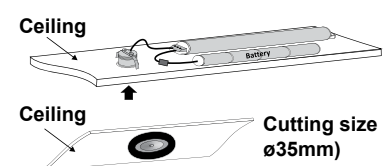

Emergency-Downlight

Material:	Poly Carbonate & Aluminium
Moued:	Ceiling Recessed
Life Time Of Battery:	2 Years
Lamp Protection:	Over Charge And Discharge Protection
Led Indicator:	Green Light Indicator Test Button
Charging Current:	90mA
Convert Voltage:	AC:155V
Discharging Current:	300mA
Discharge Duration:	3 Hours
Spec Of Battery:	3.6V 1800mAh Ni-cd Battery
Packing:	38.5×22×25mm
IP Rating:	IP20
Mode Of Operation:	Non Maintained

Model	SKU	Watts	Lumen	Box Qty
<u>VT-503</u>	8274 - 5500K WHITE	3w	140	20